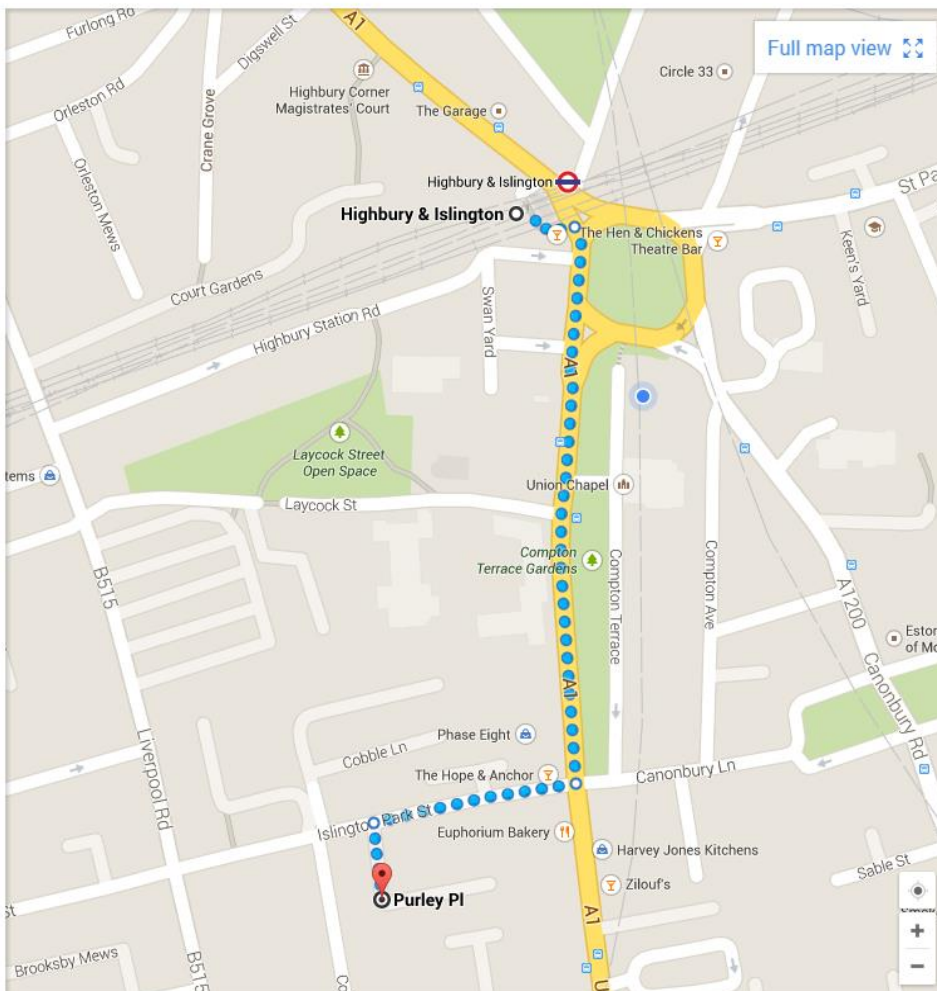

Directions to our London office

Call: +44 (0)203 397 3940 if you have any difficulty in finding us.

By underground

- Victoria line to Highbury and Islington
- Come out of Highbury & Islington tube onto Holloway Road
- Immediately turn right and go round the corner onto Upper Street
- Walk for five minutes down Upper Street on the right (West) side
- At the junction with Islington Park Street cross over the road and turn right
- Purley Place is the first small turning on the Left (South) side
- Our offices are in the first building on the Left

By taxi

- Ask for Purley Place, just off Islington Park Street on the south side
- Post code N1 1QA

AccountsCo

London, Manchester, Birmingham

1 Purley Place
Islington
London
N1 1QA

t: +44 (0)203 397 3940
e: info@accountsco.com
www.accountsco.com